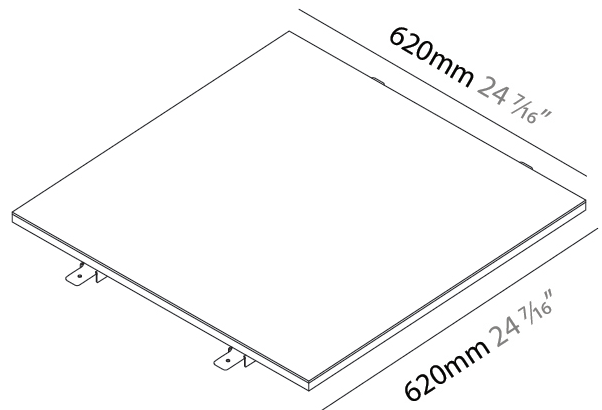

CRISTAL RECESSED

A56187- -

base number   Color   Finish
Temperature   Options

PROJECT _____
TYPE _____
SPECIFIER _____
QUANTITY _____
DATE _____

1. To build a product code in our configurator select the specify button on the base model # product page
2. To build a manual product code on this datasheet choose from the options listed below in blue font and add the suffix to the base model #

GENERAL

Series: Cristal
Brand: Ivela
Division: Architectural
Mounting Type: Recessed
Mounting Location: Ceiling
Subcategory: Panels

PHYSICAL

Shape: Square
Length (mm): 1220
Length (in): 48 ⁷/₁₆
Width (mm): 1220
Width (in): 48 ⁷/₁₆
Height (mm): 19
Height (in): 3/4
Light Distribution: Direct
Diffuser: PMMA - Opal
Fixture Finish: WHI / BLK / GLD
Fixture Material: Aluminum

ELECTRICAL

Lamp Type: LED
Input Wattage (W): 96
Dimming: Tri-Mode (Non-Dimming and Phase Dimming (120Vac only) and 0-10V Dimming)
Driver Included: No
Driver Location: Remote
Driver Type: Constant Voltage - Universal
Driver Class: Class 1
Input Voltage (V): 120 - 277
Output Voltage (V): 24
Upon Request: Phase Dimming

LED

Color Temperature (°K): 2700 / 3000 / 4000
Max. Delivered Lumen (lm): 5760 / 6000 / 6360
Nominal Lumen (lm): 11520 / 12000 / 12720
CRI: >93 CRI
Lamp Life (hrs): 50000

OPTICAL

RATINGS AND CERTIFICATIONS

Certified By: CSA Certified to UL and CSA Standards
IP rating: IP20