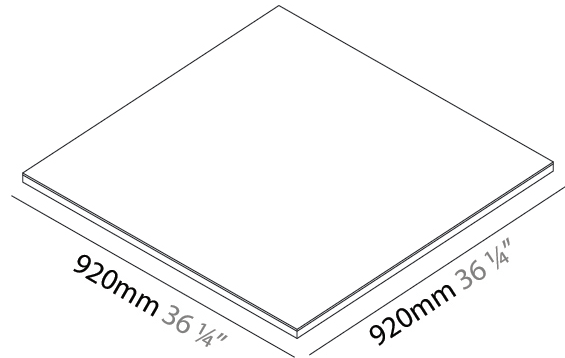

CRISTAL SURFACE

A52044- -

base number
Color   Finish
Temperature   Options

1. To build a product code in our configurator select the specify button on the base model # product page
2. To build a manual product code on this datasheet choose from the options listed below in blue font and add the suffix to the base model #

GENERAL

Series: Cristal
Brand: Ivela
Division: Architectural
Mounting Type: Surface
Mounting Location: Wall / Ceiling
Subcategory: Panels

PHYSICAL

Shape: Square
Length (mm): 920
Length (in): 36 1/4
Width (mm): 920
Width (in): 36 1/4
Height (mm): 19
Height (in): 3/4
Light Distribution: Direct
Diffuser: PMMA - Opal
Fixture Finish: WHI / BLK / GLD
Fixture Material: Aluminum

ELECTRICAL

Lamp Type: LED
Input Wattage (W): 72
Dimming: Tri-Mode (Non-Dimming and Phase Dimming (120Vac only) and 0-10V Dimming)
Driver Included: No
Driver Location: Remote
Driver Type: Constant Voltage - Universal
Driver Class: Class 2
Input Voltage (V): 120 - 277
Output Voltage (V): 24

LED

Color Temperature (°K): 2700 / 3000 / 4000
Max. Delivered Lumen (lm): 4320 / 4500 / 4770
Nominal Lumen (lm): 8640 / 9000 / 9540
CRI: >93 CRI
Lamp Life (hrs): 50000

OPTICAL

RATINGS AND CERTIFICATIONS

Certified By: CSA Certified to UL and CSA Standards
IP rating: IP20

PROJECT _____
TYPE _____
SPECIFIER _____
QUANTITY _____
DATE _____